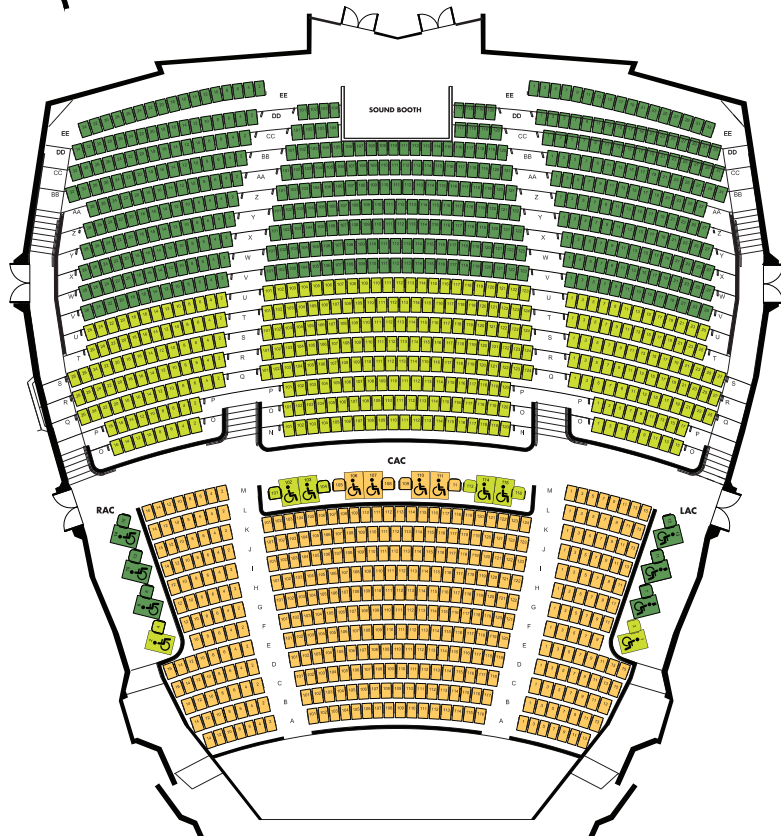

SAFE CREDIT UNION
**PERFORMING
 ARTS CENTER**

1301 L Street · Sacramento, CA 95814
 BROADWAYSACRAMENTO.COM

STAGE

ORCHESTRA

	ORCHESTRA FRONT.....A - M
	ORCHESTRA MID.....N - U
	ORCHESTRA REAR.....V - EE
	LOWER BOXES.....A - E
	LOWER BALCONY.....G - L
	UPPER BOXES.....A - E
	UPPER BALCONY FRONT.....G - J
	UPPER BALCONY REAR.....K - N

	Wheelchair		Companion Seat		Wall
Wheelchair accessible seating in all price points.					