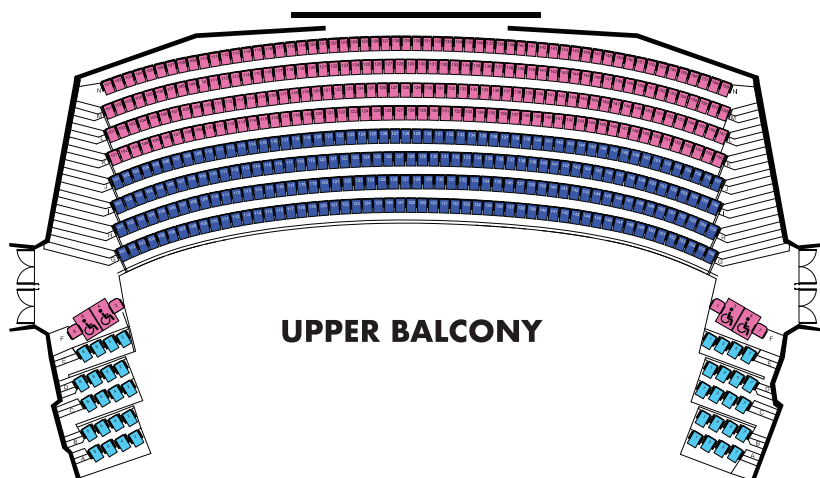

SAFE CREDIT UNION
**PERFORMING
 ARTS CENTER**

1301 L Street · Sacramento, CA 95814
 BROADWAYSACRAMENTO.COM

STAGE

ORCHESTRA

	ORCHESTRA FRONT.....A - M
	ORCHESTRA MID.....N - U
	ORCHESTRA REAR.....V - EE
	LOWER BOXES.....A - E
	LOWER BALCONY.....G - L
	UPPER BOXES.....A - E
	UPPER BALCONY FRONT.....G - J
	UPPER BALCONY REAR.....K - N

	Wheelchair		Companion Seat		Wall
Wheelchair accessible seating in all price points.					