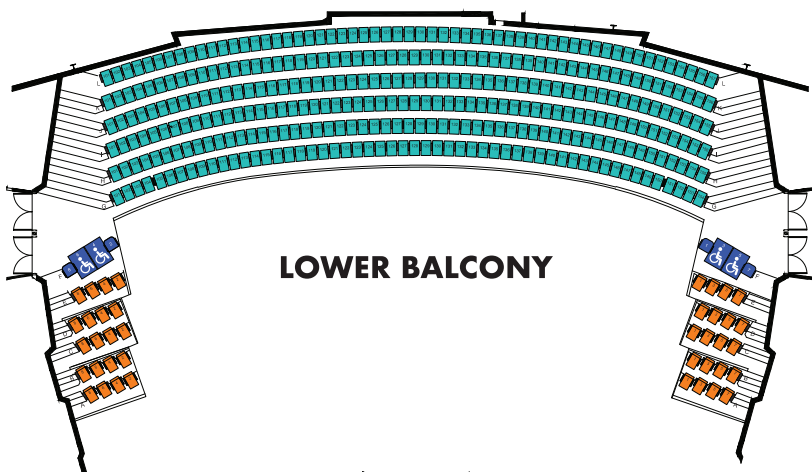

SAFE CREDIT UNION
**PERFORMING
 ARTS CENTER**

1301 L Street · Sacramento, CA 95814
 BROADWAYSACRAMENTO.COM

STAGE

ORCHESTRA

	ORCHESTRA FRONT.....A - M
	ORCHESTRA MID.....N - U
	ORCHESTRA REAR.....V - EE
	LOWER BOXES.....A - E
	LOWER BALCONY.....G - L
	UPPER BOXES.....A - E
	UPPER BALCONY FRONT.....G - J
	UPPER BALCONY REAR.....K - N

	Wheelchair		Companion Seat		Wall
Wheelchair accessible seating in all price points.					